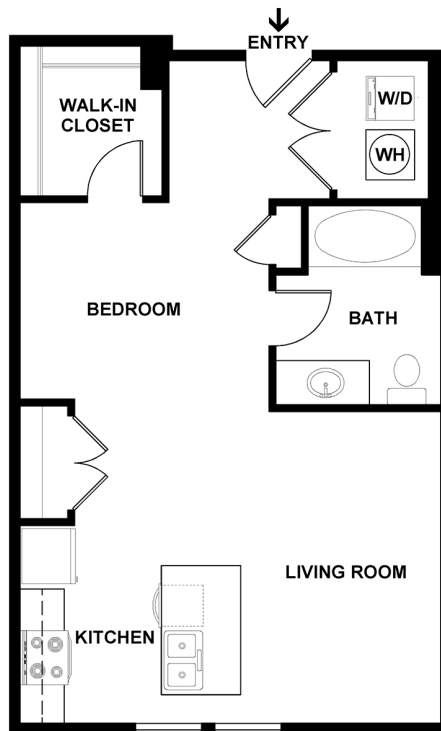

CLARK

STUDIO BEDROOM
1 BATHROOM
584 SQ. FT.

415 S. LAFAYETTE STREET, SOUTH BEND, IN 46601

theivyberlinplace.com

PLEASE NOTE THAT RENTAL RATES, AVAILABILITY, DEPOSITS AND SPECIALS ARE SUBJECT TO CHANGE WITHOUT NOTICE AND ARE BASED ON AVAILABILITY. LEASE TERMS VARY AND MINIMUM LEASE TERMS AND OCCUPANCY GUIDELINES MAY APPLY. CONTACT LEASING OFFICE FOR DETAILS.