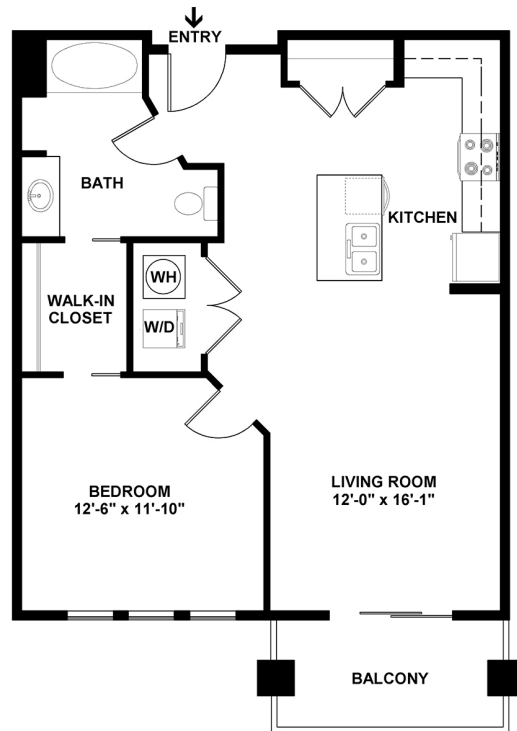

## SHEFFIELD

1 BEDROOM  
1 BATHROOM  
790 SQ. FT.

[theivyberlinplace.com](http://theivyberlinplace.com)

415 S. LAFAYETTE STREET, SOUTH BEND, IN 46601

PLEASE NOTE THAT RENTAL RATES, AVAILABILITY, DEPOSITS AND SPECIALS ARE SUBJECT TO CHANGE WITHOUT NOTICE AND ARE BASED ON AVAILABILITY. LEASE TERMS VARY AND MINIMUM LEASE TERMS AND OCCUPANCY GUIDELINES MAY APPLY. CONTACT LEASING OFFICE FOR DETAILS.