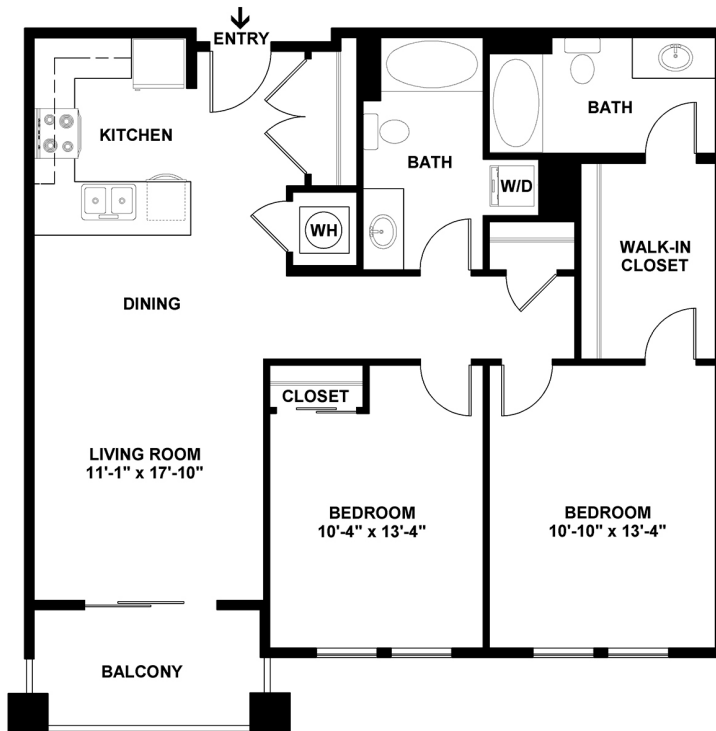

WAVELAND

2 BEDROOMS
2 BATHROOMS
1033 SQ. FT.

415 S. LAFAYETTE STREET, SOUTH BEND, IN 46601

theivyberlinplace.com

PLEASE NOTE THAT RENTAL RATES, AVAILABILITY, DEPOSITS AND SPECIALS ARE SUBJECT TO CHANGE WITHOUT NOTICE AND ARE BASED ON AVAILABILITY. LEASE TERMS VARY AND MINIMUM LEASE TERMS AND OCCUPANCY GUIDELINES MAY APPLY. CONTACT LEASING OFFICE FOR DETAILS.